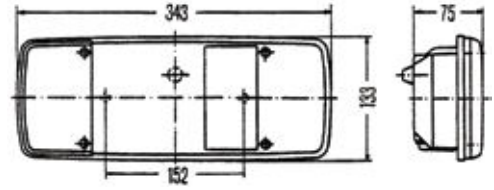

STOP LAMBA / STOP LAMP

Ayfar No

Plakalı / W - Plate	LH →	ST 1003-2
Plakasız / W - Out Plate	RH ←	ST 1003
Cam/ Lens	RH = LH ↔	ST 1004

UNIVERSAL

STOP LAMBA / STOP LAMP

Ayfar No

Plakalı / W - Plate	LH →	ST 1005-1
Plakasız / W - Out Plate	RH ←	ST 1005
Cam/ Lens	RH = LH ↔	ST 1006