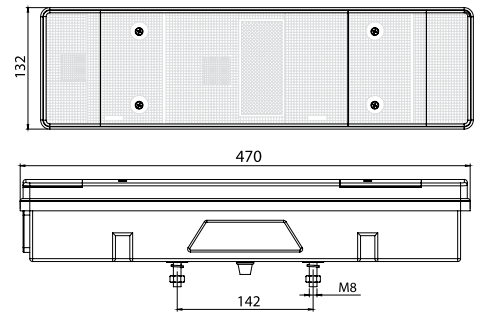

Arka Soketli / Rear Connector

AMP Socket

Fonksiyonlar / Functions

- 1 - Sinyal / Direction Indicator
- 2 - Park & İşaret / Tail & Side Marker
- 3 - Stop / Stop
- 4 - Geri Sis / Rear Fog
- 5 - Geri Vites / Reverse
- 6 - Boş / Not Used
- 7 - Boş / Not Used
- 8 - Şase / Ground

L - M - F / 1990 - 2004
TGA / 1999 - 2005

Soket Tipi Connector Type	Plakalık Lamba License Plate Lamp	Yön Position	Kod No Item No
AMP Socket	●	Sol / LH	ST 1011 - 4
		Sağ / RH	ST 1011 - 3
Tesisatlı W-Cable	●	Sol / LH	ST 1011 - 5
		Sağ / RH	ST 1011
Cam Lens		RH = LH	ST 1012

Ampül - Bulbs : 4 x P 21W / 3 x R 5W