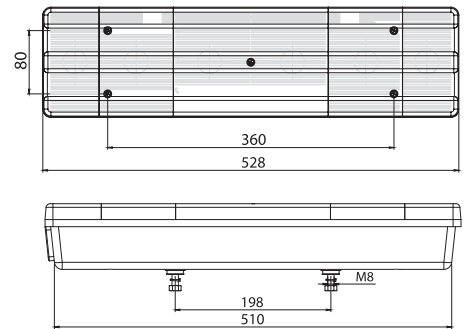

		Ayfar No
Lamba / Lamp	RH = LH ↔	ST 3001-1
Cam/ Lens	RH = LH ↔	ST 3002

(E)

MERCEDES

STOP LAMBA / STOP LAMP

(E)

Yan Soketli / Side Connector

Fonksiyonlar / Functions

- 1 - Geri Vites / Reverse
- 2 - Park & İşaret / Tail & Side Marker
- 3 - Boş / Not Used
- 4 - Geri Sis / Rear Fog
- 5 - Stop / Stop
- 6 - Sinyal / Direction Indicator
- 7 - Şase / Ground